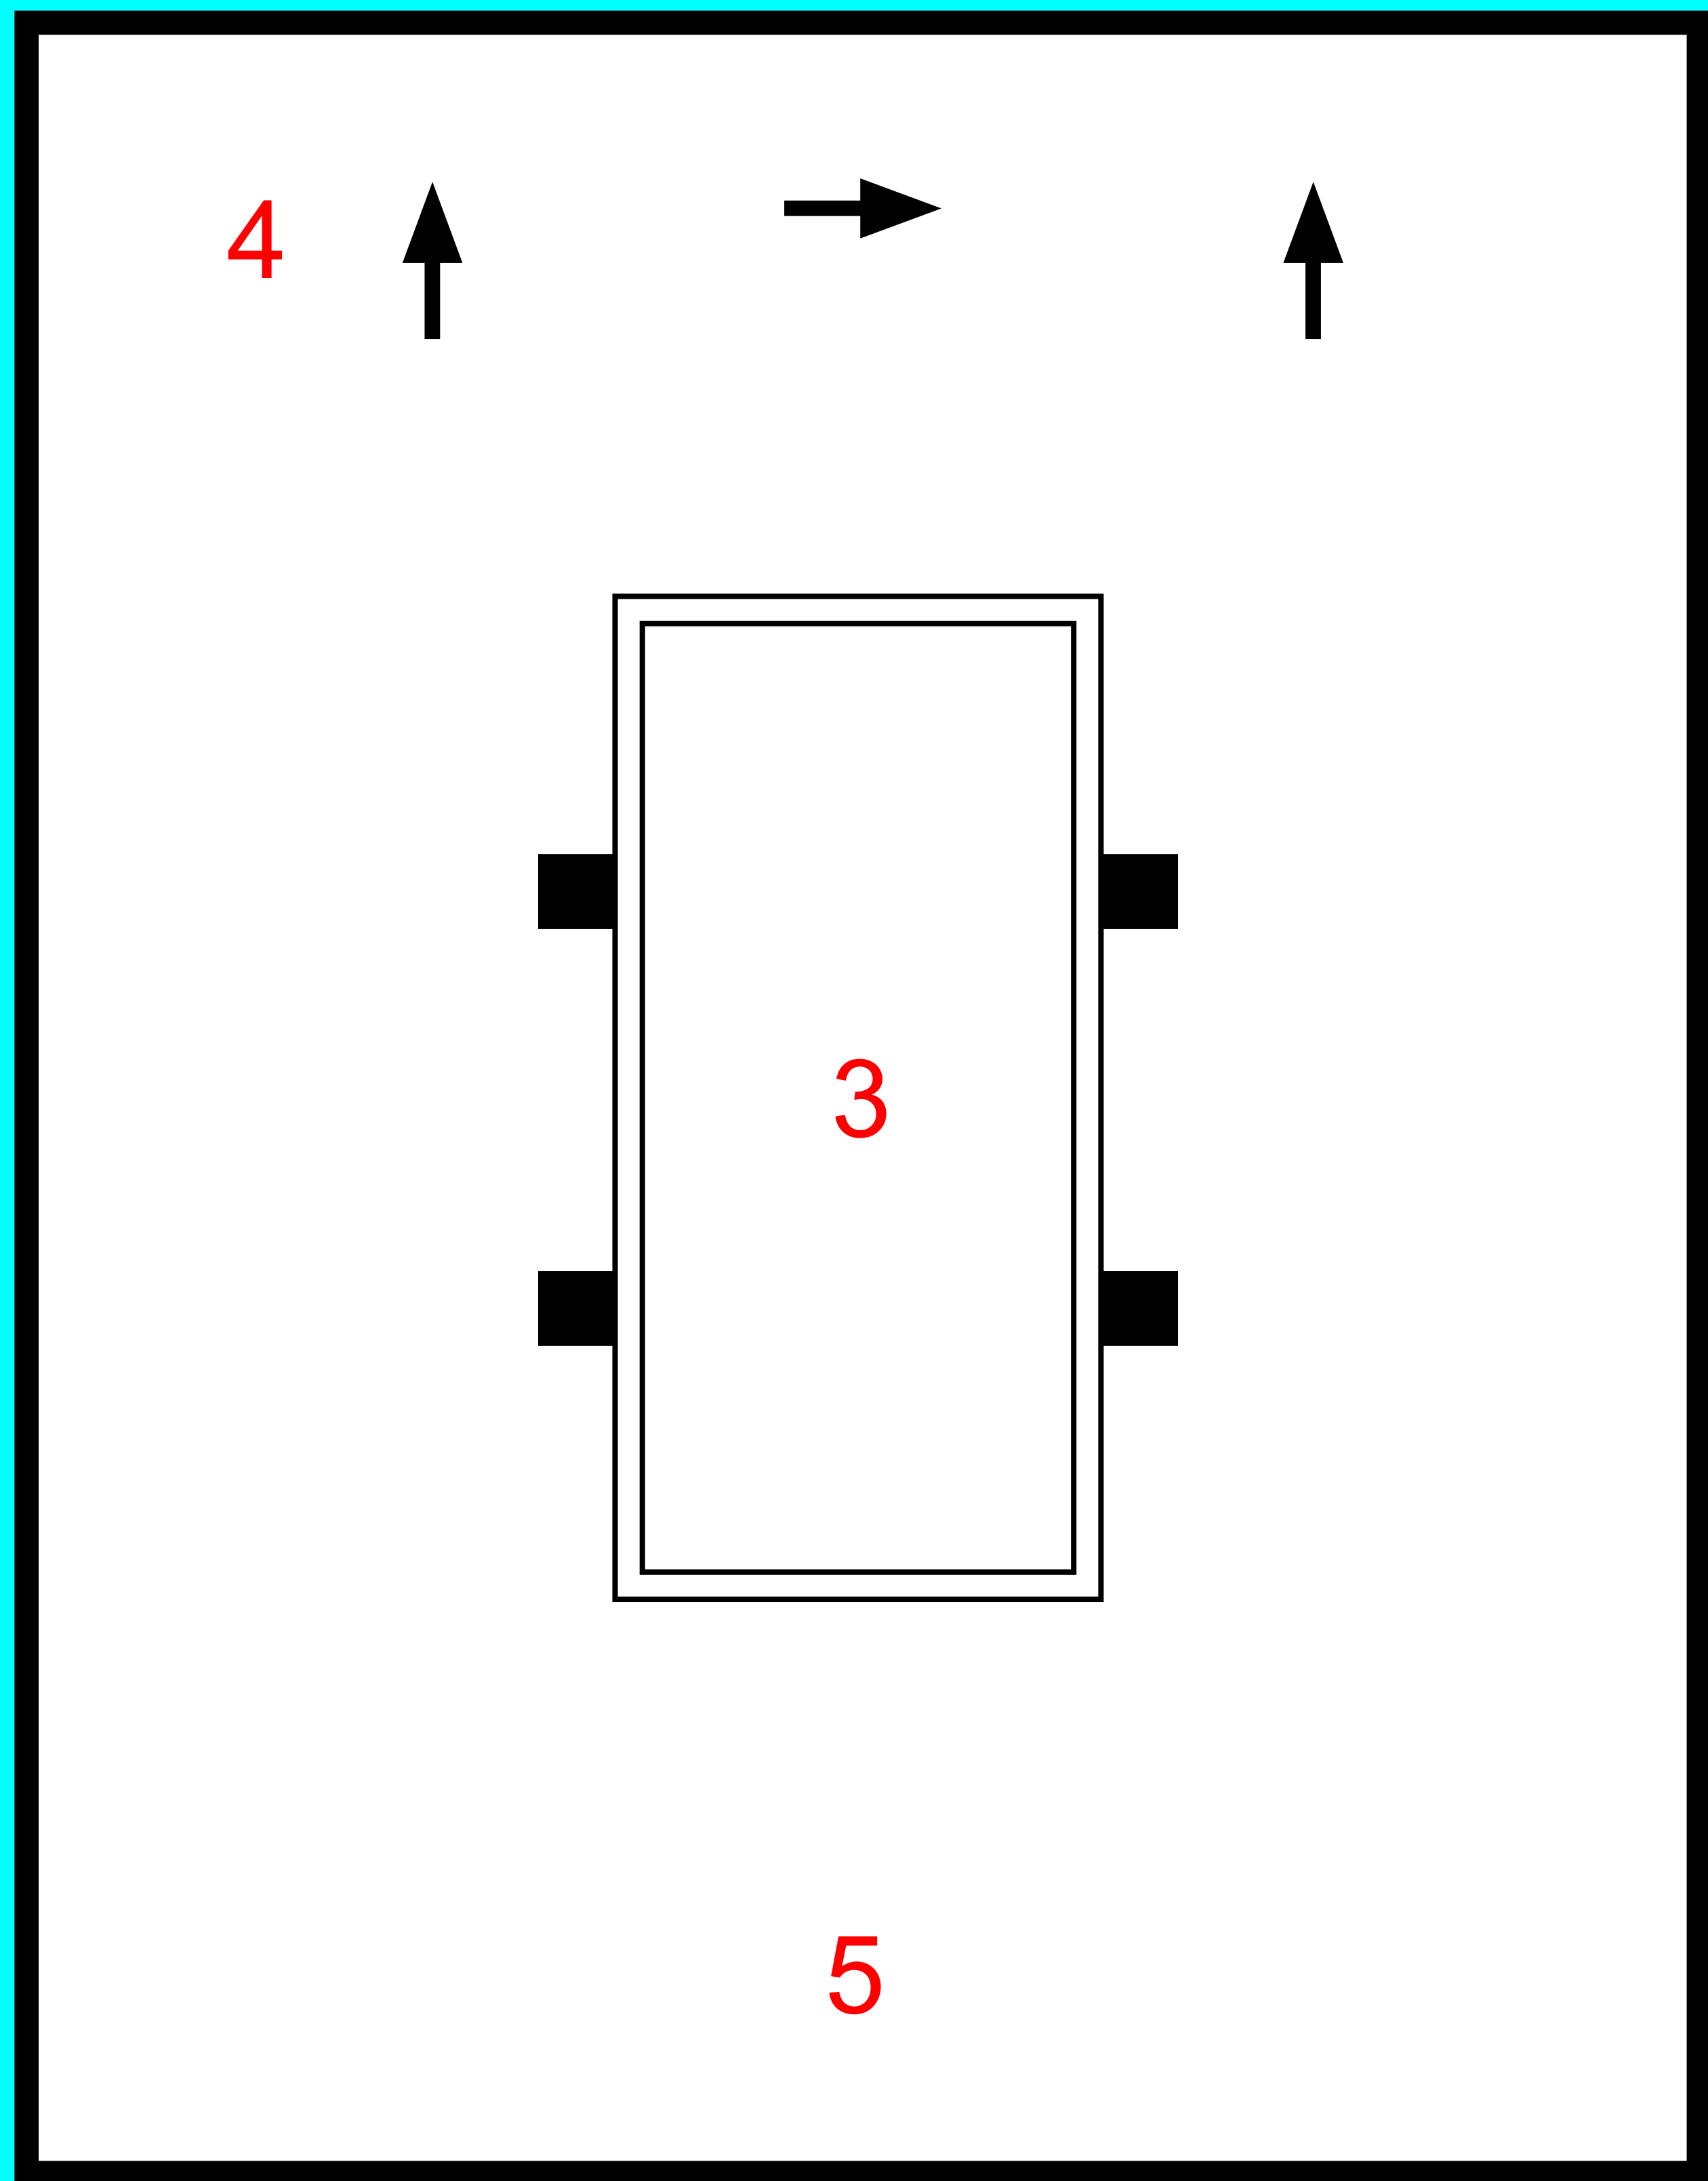

Ground Floor Begane Grond

Ground Floor Begane Grond

First Floor 1e Verdieping

4

5

Basement Kelder

1. Mercedes Azpilicueta

*Geometric Dancer Doesn't Believe in Love,
Finds Aspiration and Ecstasy in Spirals*

2020

Wall drawing, sculpture, performance

6. Victor Santamarina

Side-tray

2020

Scrap aluminium and leaked water

52 x 35 x 26 cm

Bum-bowl

2020

Scrap aluminium and leaked water

38 x 30 x 25 cm

Bum-tray

2019

Scrap aluminium and leaked water

40 x 32 x 21 cm

Head-bucket

2020

Scrap aluminium and leaked water

30 x 24 x 25 cm

Chest-basin and hands-plate

2020

Scrap aluminium and leaked water

56 x 30 x 8 cm