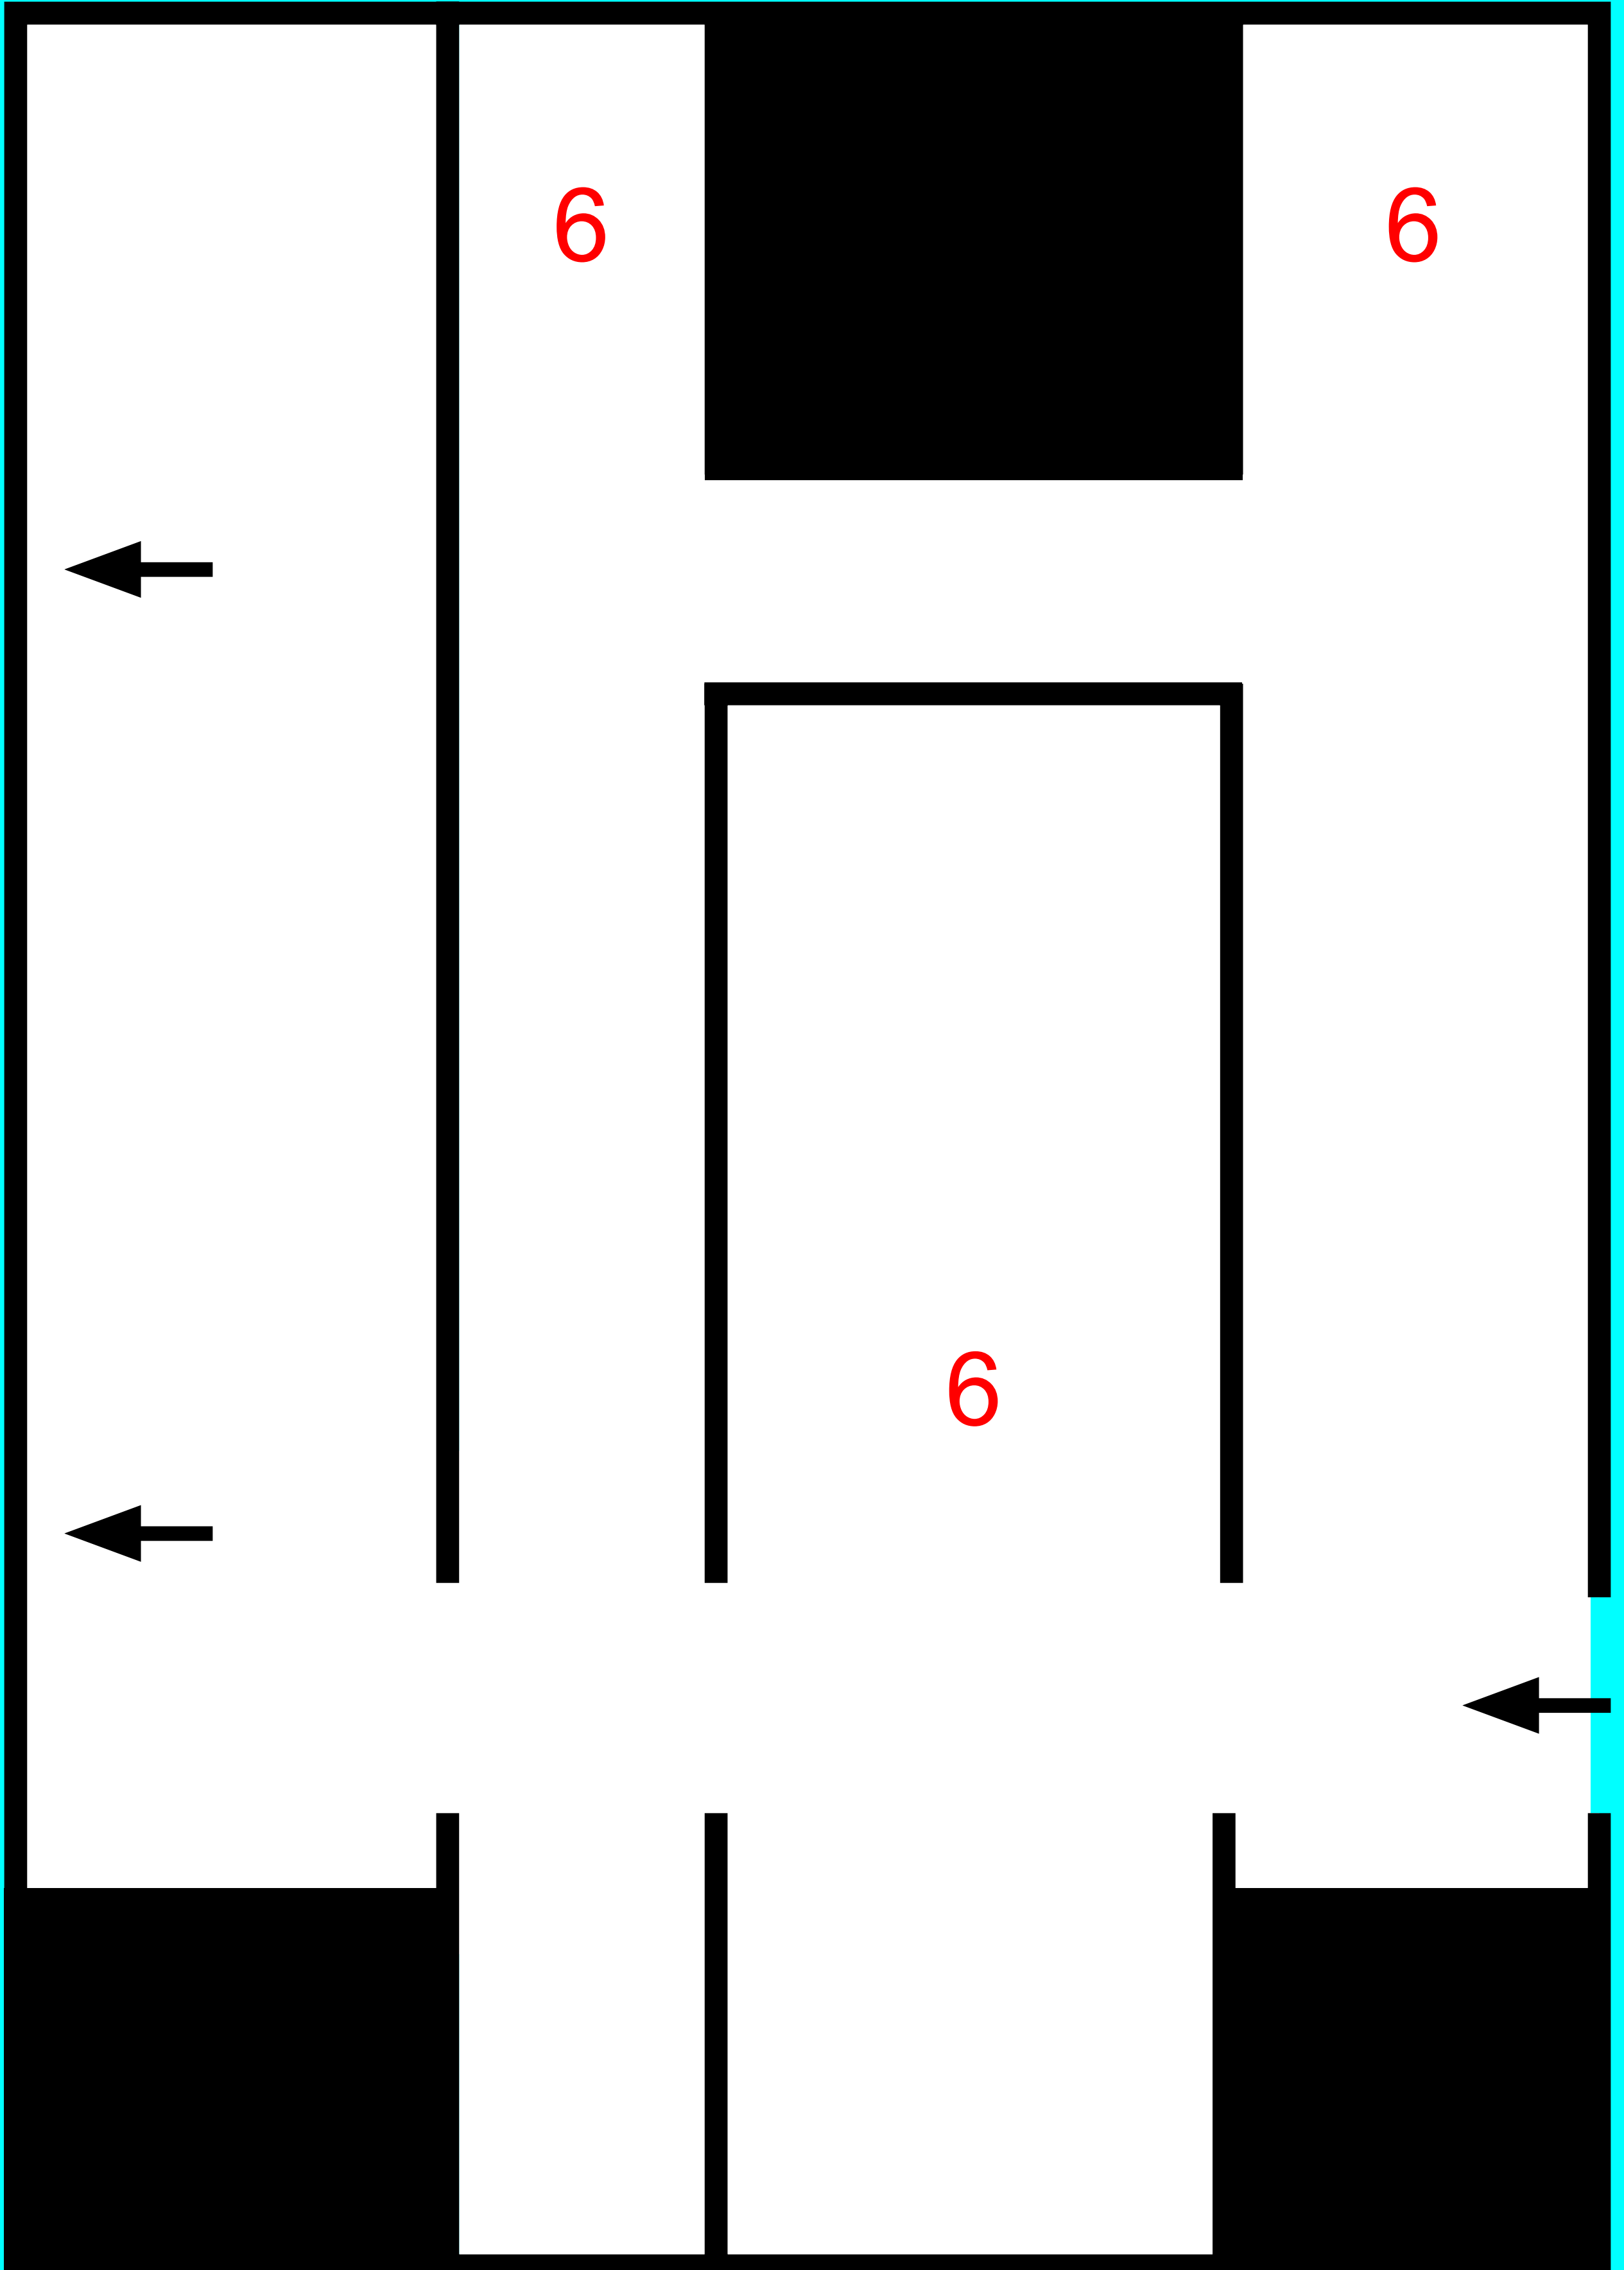

Ground Floor Begane Grond

Ground Floor Begane Grond

First Floor 1e Verdieping

4

5

Basement Kelder

1. Mercedes Azpilicueta

*Geometric Dancer Doesn't Believe in Love,
Finds Aspiration and Ecstasy in Spirals*

The value in mathematics: Learning in proximity

2015

Sculpture with wood and paper,
dim 42x38x38 cm

Text-panel belonging to the work, printed on
archival paper, 43,2 x 27,9cm

3. Daniel Jacoby

Pink Dusts

2019

2020

Wall drawing, sculpture, performance

6. Victor Santamarina

Side-tray

2020

Scrap aluminium and leaked water

52 x 35 x 26 cm

Bum-bowl

2020

Scrap aluminium and leaked water

38 x 30 x 25 cm

Bum-tray

2019

Scrap aluminium and leaked water

40 x 32 x 21 cm

Head-bucket